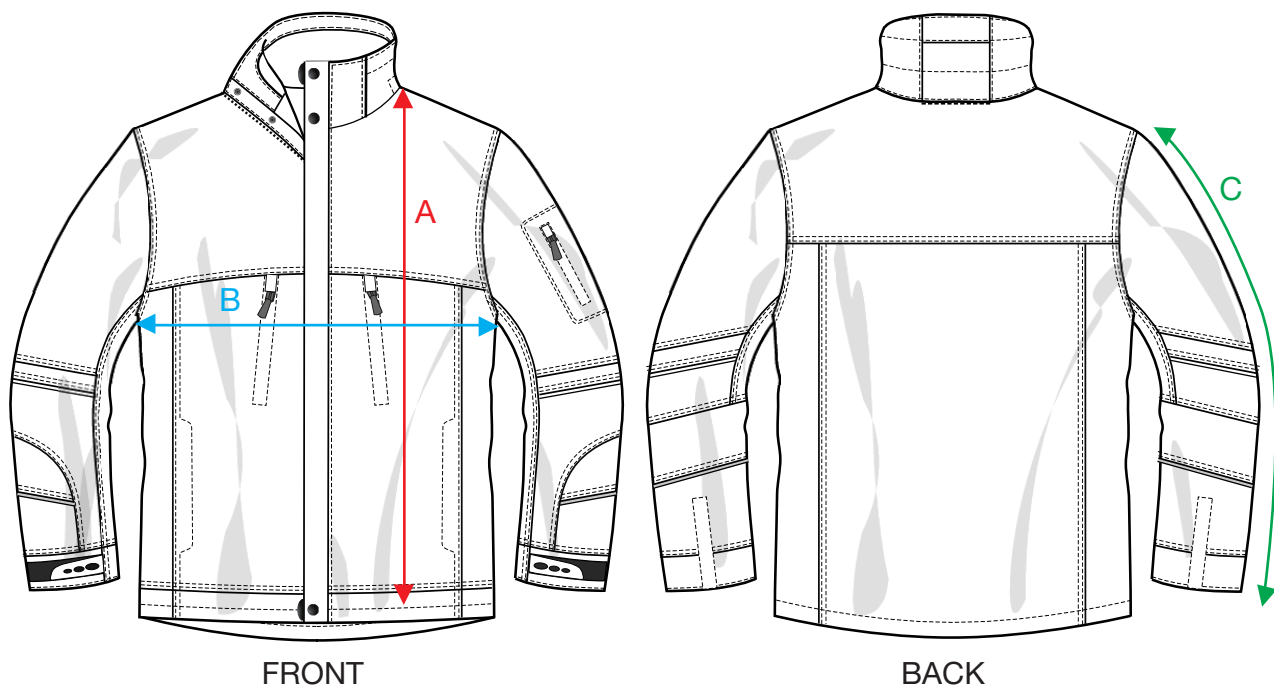

MEASUREMENT SHEET/SIZE SPEC

010177 SANDERS

FRONT

BACK

MEASUREMENT IN CM	S	M	L	XL	XXL	3XL	4XL
A - BODYLENGTH	73	75	77	80	83	86	89
B - 1/2 CHEST WIDTH	58	61	64	70	77	84	91
C - SLEEVELENGTH	67	68	69	70	71	72	73

Sizing chart is in centimeters and sizing is subject to a market accepted tolerance. No rights may be derived from this sizing chart.