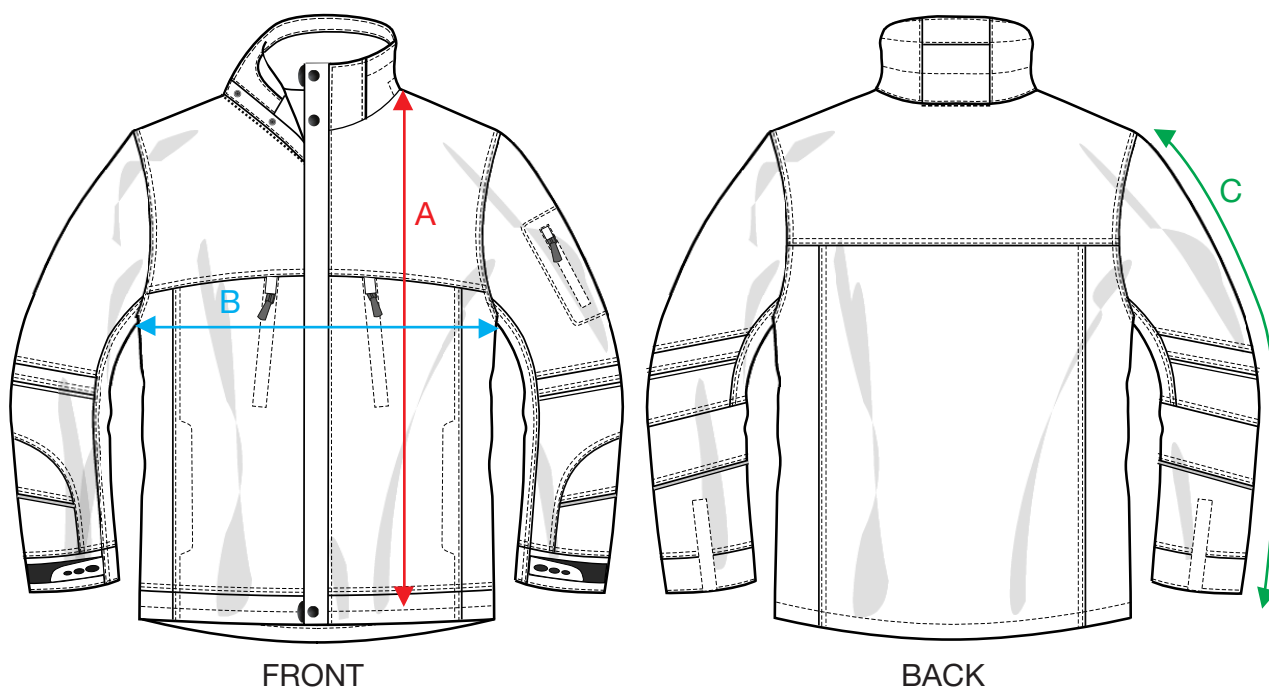

MEASUREMENT SHEET/SIZE SPEC

010179 SPARTA

FRONT

BACK

MEASUREMENT IN CM	S/36	M/38	L/40	XL/42	XXL/44	3XL/46
A - BODYLENGTH	66	68	70	72	74	76
B - 1/2 CHEST WIDTH	50	54	60	66	72	78
C - SLEEVELENGTH	50	54	60	66	72	78

Sizing chart is in centimeters and sizing is subject to a market accepted tolerance. No rights may be derived from this sizing chart.