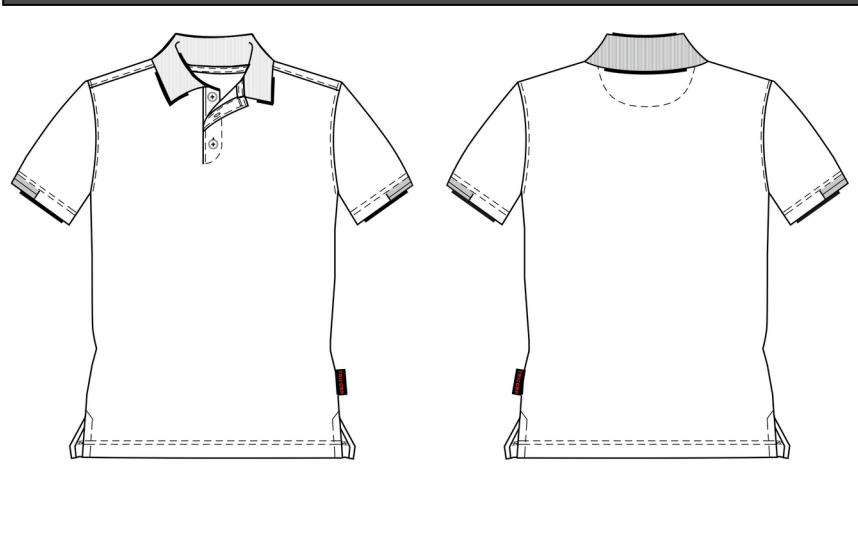

Style Info		Style Picture	Colors	Wash and Care	
Size Range	XXS-XS-S-M-L-XL-XXL-3XL-5XL		Black Darkgrey Navy Royalblue White orange		
Construction	PIQUE				
Packing	1-PACK				
Composition	50% BAMBOO 50% COOLDRY			Product	POLOSHIRTS
Weight	180 GR/M ²			Style	POLOSHIRT COOLDRY BAMBOE SLIM FIT
Style Info			Label	CASUAL	
			Gender	UNISEX	

Measurement

Pasvorm vanaf B08765

	Tol	XXS	XS	S	M	L	XL	XXL	3XL	5XL
A1 Total backl meas from hsp	1,0	67,0	69,0	71,0	73,0	75,0	77,0	79,0	81,0	83,0
B1 Shoulder to shoulder	1,0	37,5	39,0	40,5	42,0	43,5	45,0	46,5	48,0	49,5
D 1/2 Chest width (at armhole)	1,0	46,0	48,0	50,0	52,0	54,0	56,0	58,0	60,0	62,0
H Upperarm sleeve	0,5	16,0	17,0	18,0	19,0	20,0	21,0	22,0	23,0	24,0

Style Drawing

How to Measure Drawing