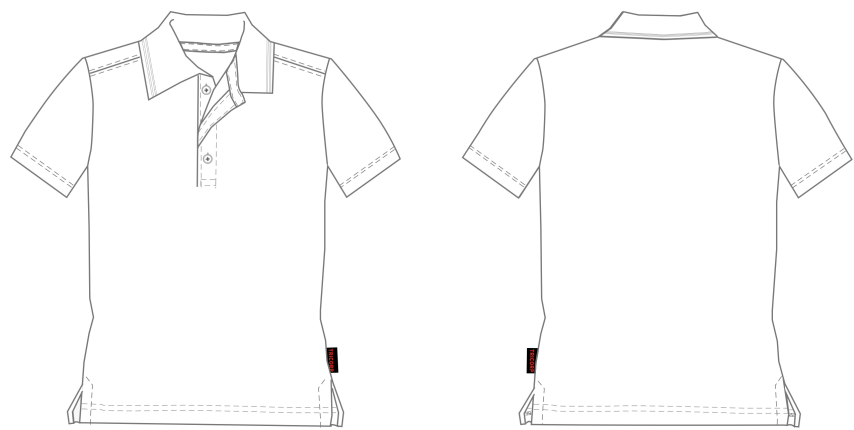

Style Info		Style Picture	Colors	Wash and Care	
Size Range	116-128-140-152-164		Black Navy Orange Red White		
Construction	PIQUE				
Packing	5-PACK				
Composition	50% COMBED COTTON 50% POLYESTER				
Weight	180 GR/M²			Product	POLOSHIRTS
Style Info				Style	Poloshirt Slim Fit 180 gram KIDS
				Label	CASUAL
				Gender	KIDS

Measurement

	Tol	116	128	140	152	164
A1 Total backl meas from hsp	1,0	48,0	52,0	56,0	60,0	64,0
B1 Shoulder to shoulder	1,0	29,0	30,5	33,0	34,5	36,0
D 1/2 Chest width (at armhole)	1,0	38,0	40,0	42,0	44,0	46,0
H Upperarm sleeve	0,5	15,5	16,5	16,5	17,5	17,5

Style Drawing