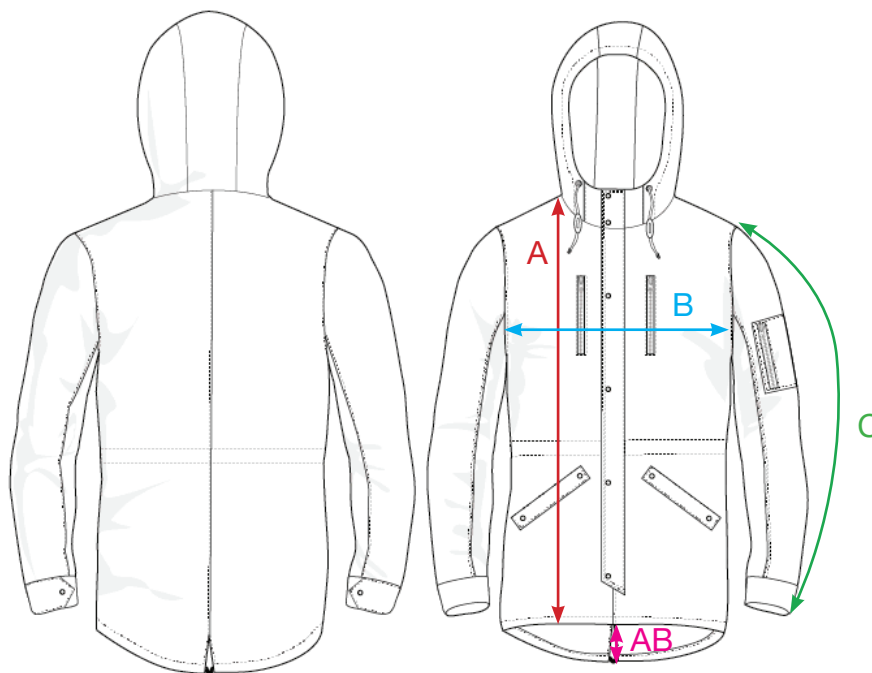

MEASUREMENT SHEET/SIZE SPEC

020903 AROCK

MEASUREMENT IN CM	XS	S	M	L	XL	XXL	3XL
A - BODYLENGTH FRONT HPS	77	79	81	83	86	89	92
AB -DIFF FRONT & BACK LENGTH	6	6	8	8	8	10	10
B - 1/2 CHEST	50	53	56	60	65	70	75
C - SLEEVE LENGTH	64	66	68	70	72	74	76

Sizing chart is in centimeters and sizing is subject to a market accepted tolerance. No rights may be derived from this sizing chart.