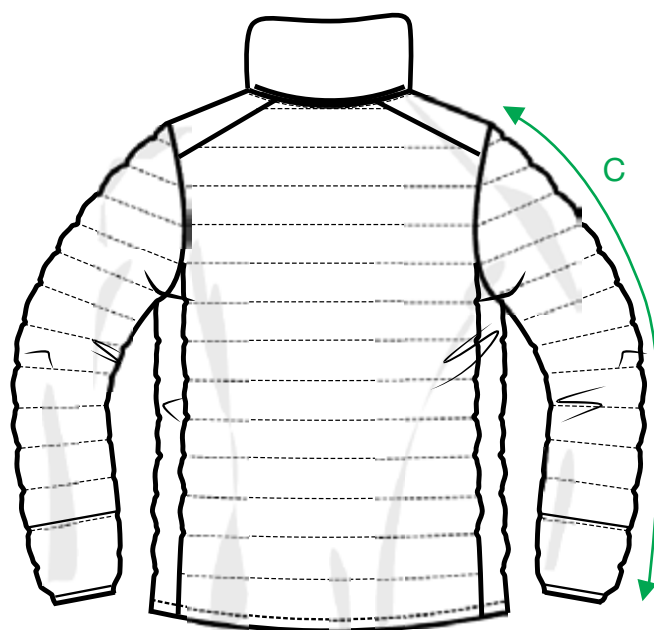

## MEASUREMENT SHEET/SIZE SPEC

020934 CUSTER LADIES

FRONT

BACK

MEASUREMENT IN CM	XS/34	S/36	M/38	L/40	XL/42	XXL/44	3XL/46
A - BODYLENGTH HPS	62,5	64,5	66,5	68,5	70,5	72,5	74,5
B - 1/2 CHEST WIDTH	45	48	51	55	60	65	70
C - SLEEVELENGTH	63	64,5	66	66	67,5	67,5	69

Sizing chart is in centimeters and sizing is subject to a market accepted tolerance. No rights may be derived from this sizing chart.