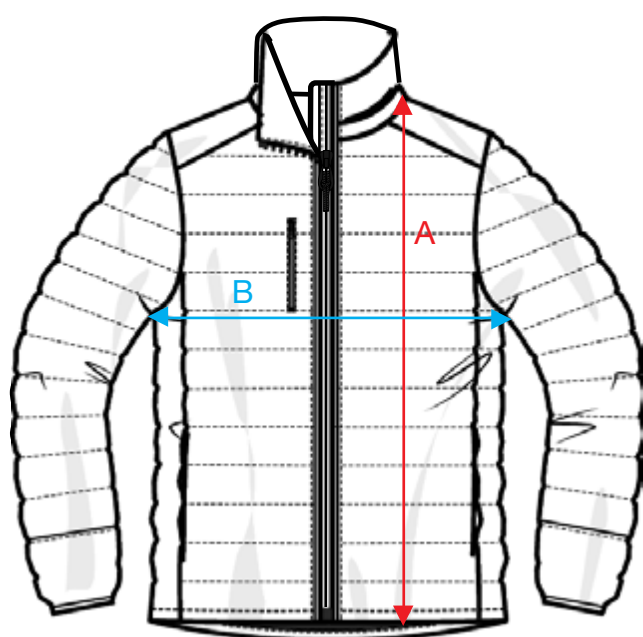

## MEASUREMENT SHEET/SIZE SPEC

020934 CUSTER LADIES

FRONT

BACK

MEASUREMENT IN CM	XS/34	S/36	M/38	L/40	XL/42	XXL/44	3XL/46
A - BODYLENGTH HPS	62,5	64,5	66,5	68,5	70,5	72,5	74,5
B - 1/2 CHEST WIDTH	45	48	51	55	60	65	70
C - SLEEVELENGTH	63	64,5	66	66	67,5	67,5	69

Sizing chart is in centimeters and sizing is subject to a market accepted tolerance. No rights may be derived from this sizing chart.