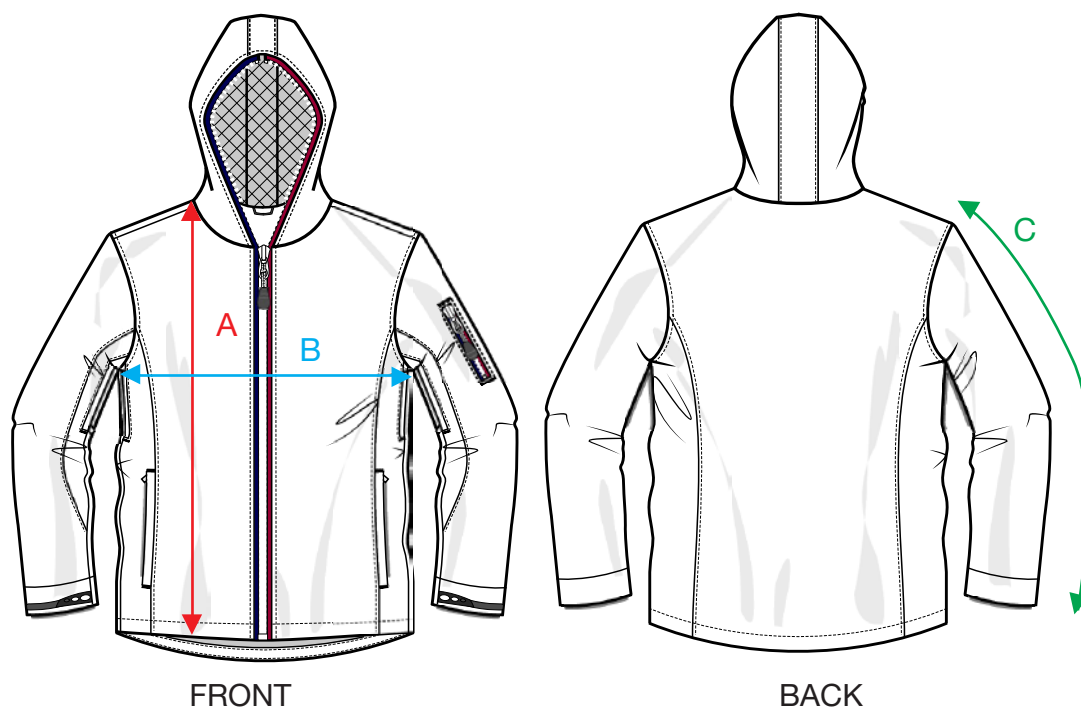

## MEASUREMENT SHEET/SIZE SPEC

020937 SEABROOK

| MEASUREMENT IN CM        | S    | M  | L    | XL | XXL |
|--------------------------|------|----|------|----|-----|
| A - BODYLENGTH FRONT HPS | 71   | 73 | 75   | 77 | 79  |
| B - 1/2 CHEST            | 54   | 57 | 60   | 63 | 67  |
| C - SLEEVELENGTH         | 67,5 | 69 | 70,5 | 72 | 73  |

Sizing chart is in centimeters and sizing is subject to a market accepted tolerance. No rights may be derived from this sizing chart.