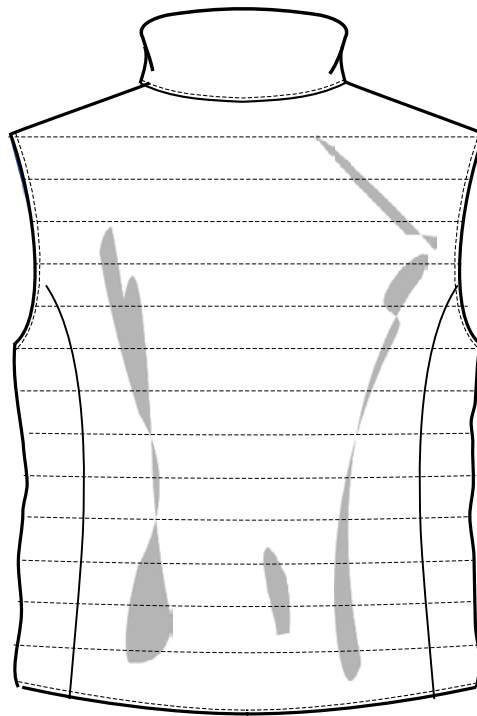

MEASUREMENT SHEET/SIZE SPEC

020975 HUDSON VEST LADIES

FRONT

BACK

MEASUREMENT IN CM	XS/34	S/36	M/38	L/40	XL/42	XXL/44
A - BODYLENGTH BACK	63	65	67	69	71	73
B - 1/2 CHEST	45	48	51	55	59	63

Sizing chart is in centimeters and sizing is subject to a market accepted tolerance. No rights may be derived from this sizing chart.