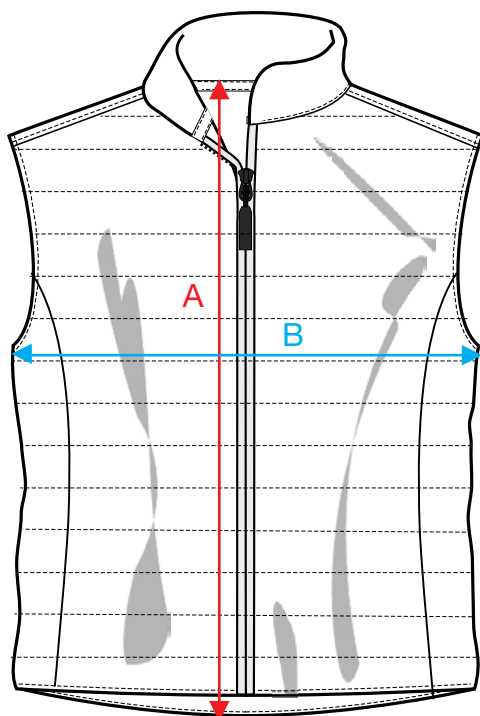

MEASUREMENT SHEET/SIZE SPEC

020975 HUDSON VEST LADIES

FRONT

BACK

MEASUREMENT IN CM	XS/34	S/36	M/38	L/40	XL/42	XXL/44
A - BODYLENGTH BACK	63	65	67	69	71	73
B - 1/2 CHEST	45	48	51	55	59	63

Sizing chart is in centimeters and sizing is subject to a market accepted tolerance. No rights may be derived from this sizing chart.