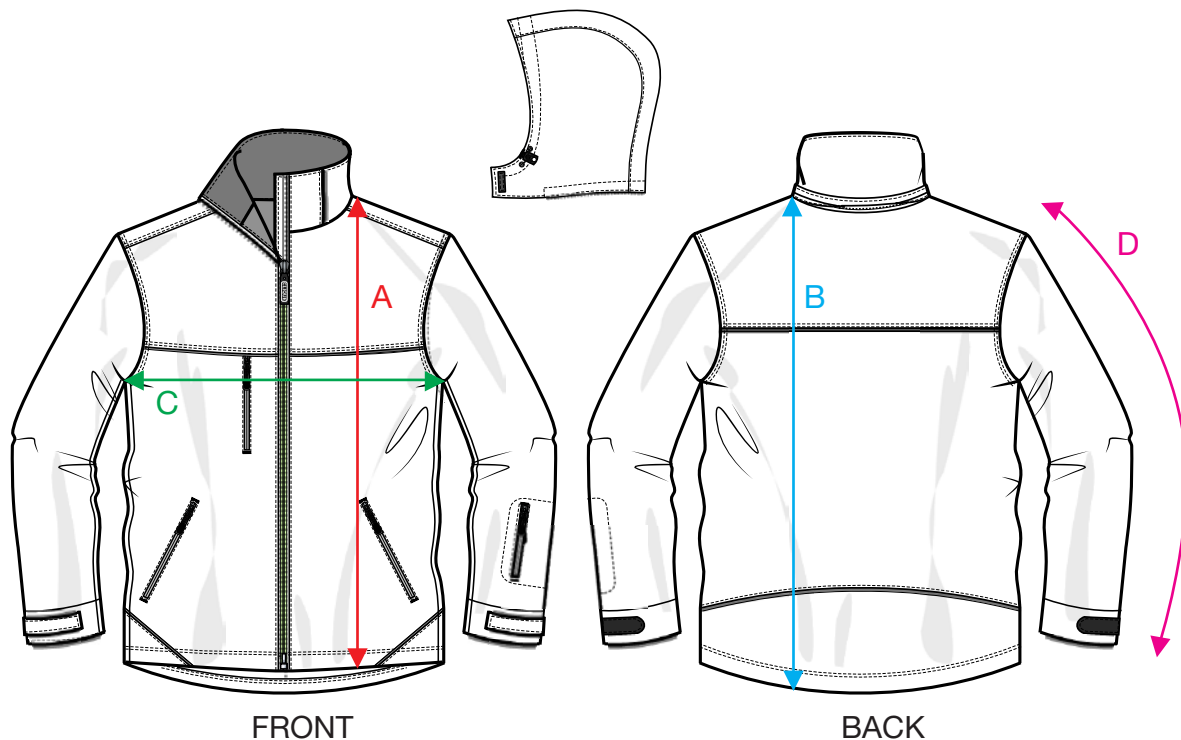

## MEASUREMENT SHEET/SIZE SPEC

020992 MORRIS

FRONT

BACK

MEASUREMENT IN CM	S	M	L	XL	XXL	3XL	4XL
A - BODYLENGTH FRONT HPS	71	73	75	77	80	83	86
B - BODYLENGTH BACK HPS	74	76	78	80	83	86	89
C - 1/2 CHEST	56	58	60	63	67	71	75
D - SLEEVELENGTH	66	67,5	69	70,5	72	73,5	75

Sizing chart is in centimeters and sizing is subject to a market accepted tolerance. No rights may be derived from this sizing chart.