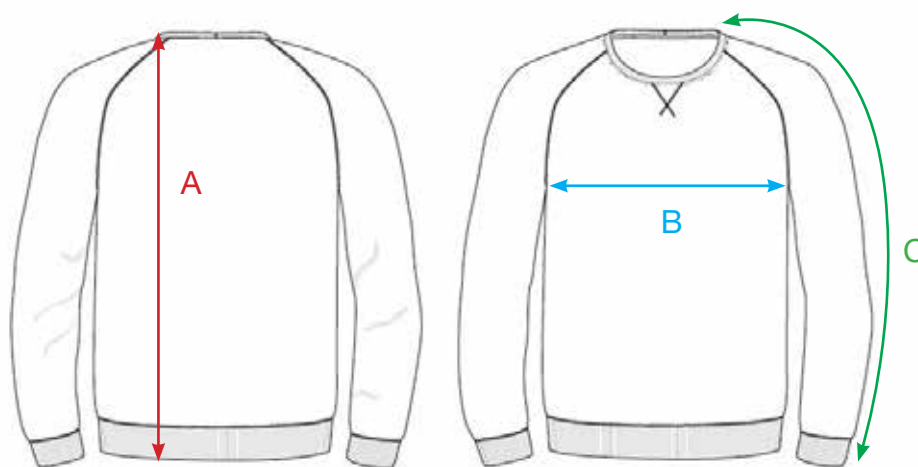

MEASUREMENT SHEET/SIZE SPEC

021000 PREMIUM OC ROUNDNECK

CLIQUE
REG. TRADEMARK

MEASUREMENT IN CM	XS	S	M	L	XL	XXL	3XL
A - BODYLENGTH fr HPS	66	69	72	75	78	81	84
B - 1/2 CHEST	44	48	52	56	61	66	72
C - SLEEVE LENGTH fr HSP	76	78	80	82	83	84	85

Sizing chart is in centimeters and sizing is subject to a market accepted tolerance. No rights may be derived from this sizing chart.

CLIQUE
REG. TRADEMARK