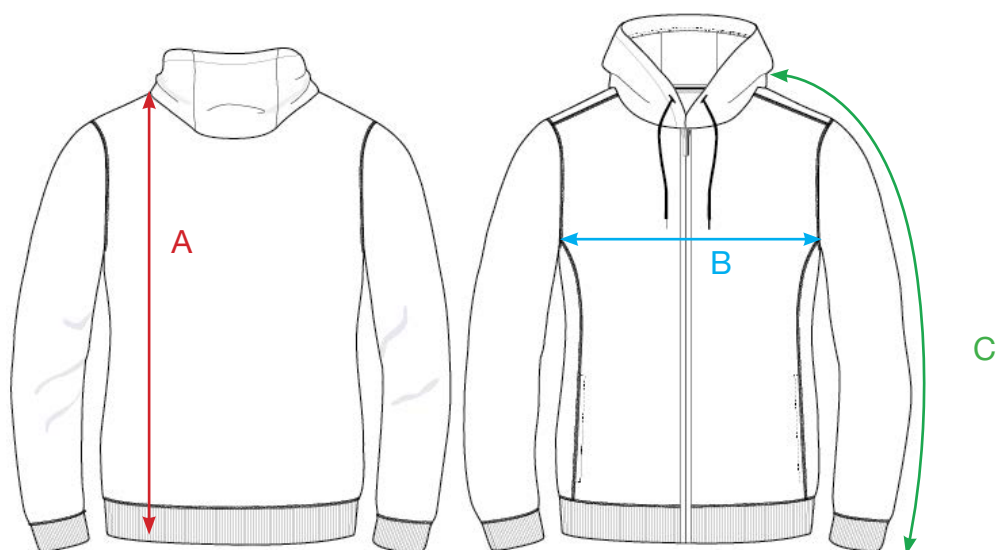

## MEASUREMENT SHEET/SIZE SPEC

### 0021005 PREMIUM OC HOODY FULL ZIP LADIES

MEASUREMENT IN CM	XS	S	M	L	XL	XXL
A - BODYLENGTH fr HPS	62	64	66	69	72	75
B - 1/2 CHEST	42	46	50	55	60	65
C - SLEEVE LENGTH fr HSP	59,9	61	62,5	62,5	63,5	63,5

Sizing chart is in centimeters and sizing is subject to a market accepted tolerance.  
No rights may be derived from this sizing chart.