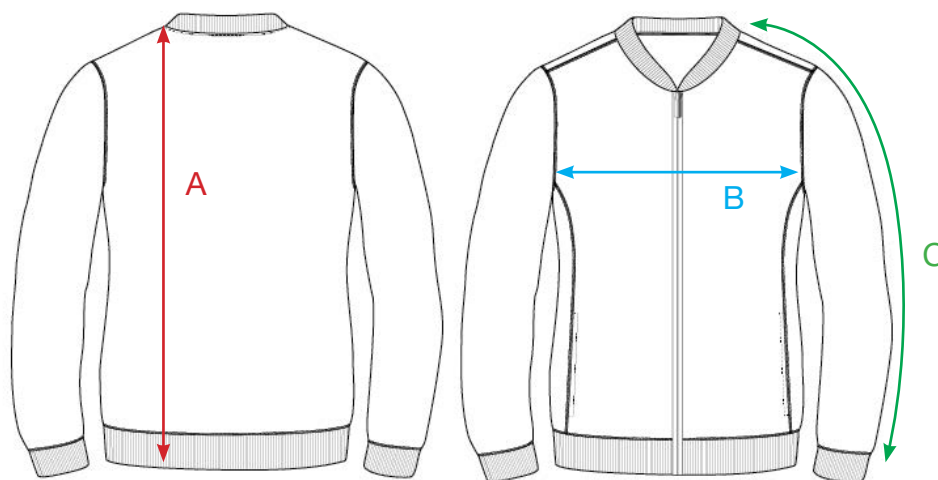

## MEASUREMENT SHEET/SIZE SPEC

### 021007 PREMIUM OC CARDIGAN LADIES

| MEASUREMENT IN CM        | XS   | S  | M    | L    | XL   | XXL  |
|--------------------------|------|----|------|------|------|------|
| A - BODYLENGTH fr HPS    | 62   | 64 | 66   | 69   | 72   | 75   |
| B - 1/2 CHEST            | 42   | 46 | 50   | 55   | 60   | 65   |
| C - SLEEVE LENGTH fr HSP | 59,9 | 61 | 62,5 | 62,5 | 63,5 | 63,5 |

Sizing chart is in centimeters and sizing is subject to a market accepted tolerance.  
No rights may be derived from this sizing chart.