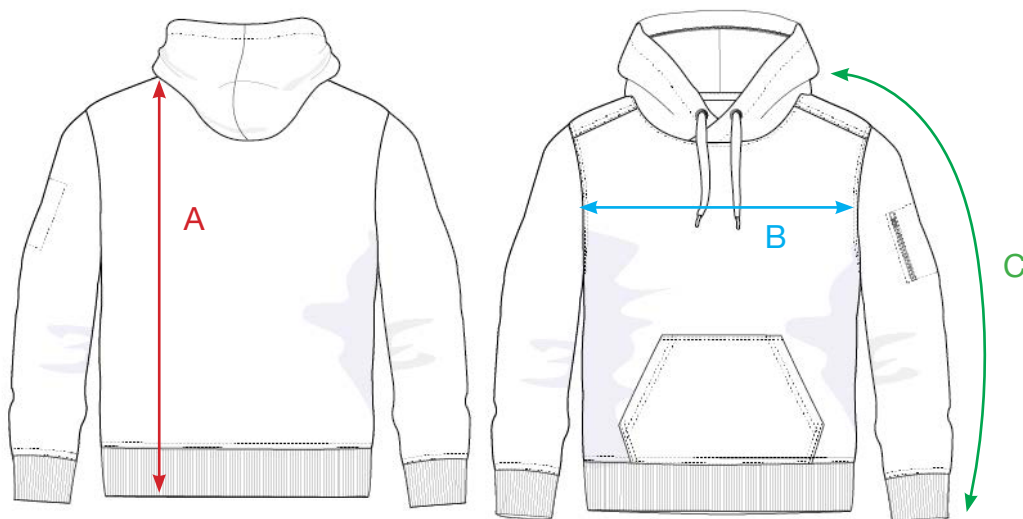

## MEASUREMENT SHEET/SIZE SPEC

### 021011 BASIC ACTIVE HOODY

MEASUREMENT IN CM	XS	S	M	L	XL	XXL	3XL
A - BODYLENGTH fr HPS	66	69	72	75	78	81	84
B - 1/2 CHEST	46	50	54	59	64	69	75
C - SLEEVE LENGTH fr HSP	76	78	80	82	84,5	87	89,5

Sizing chart is in centimeters and sizing is subject to a market accepted tolerance.  
No rights may be derived from this sizing chart.