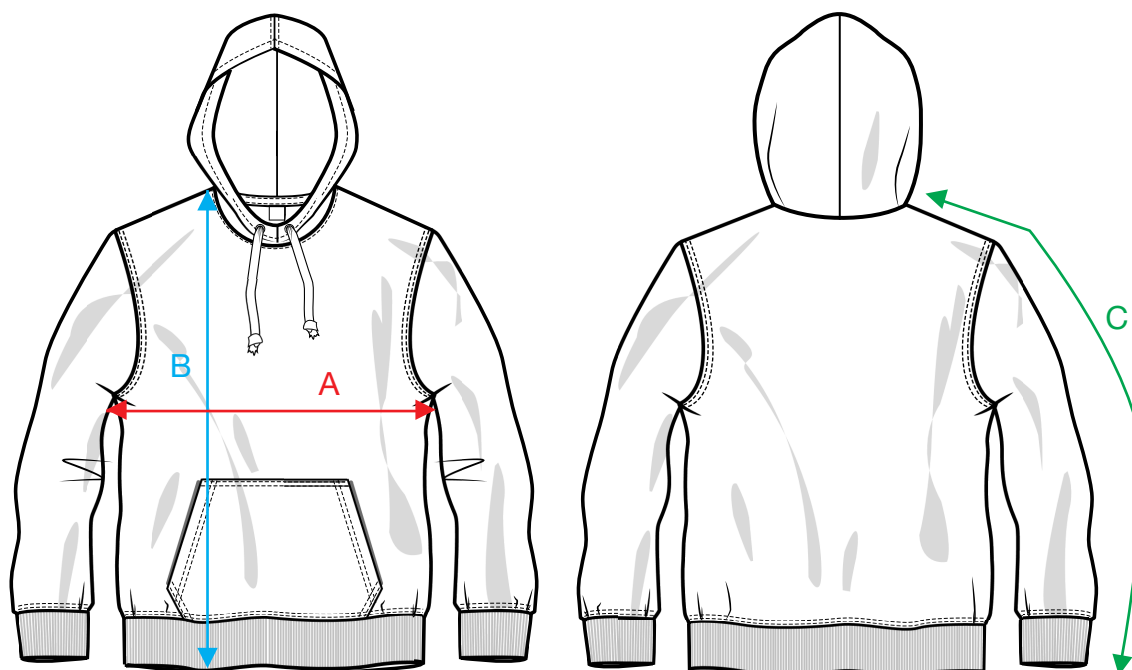

MEASUREMENT SHEET/SIZE SPEC

021031 BASIC HOODY

FRONT

BACK

MEASUREMENT IN CM	XS	S	M	L	XL	XXL	3XL	4XL	5XL
A - 1/2 CHEST	46	50	54	59	64	69	75	81	87
B - BODYLENGTH FRONT HPS	64	67	70	73	76	79	82	85	88
C - SHOULDER + SLEEVELENGTH	75	77	79	81	83,5	86	88,5	90,5	92,5

Sizing chart is in centimeters and sizing is subject to a market accepted tolerance. No rights may be derived from this sizing chart.