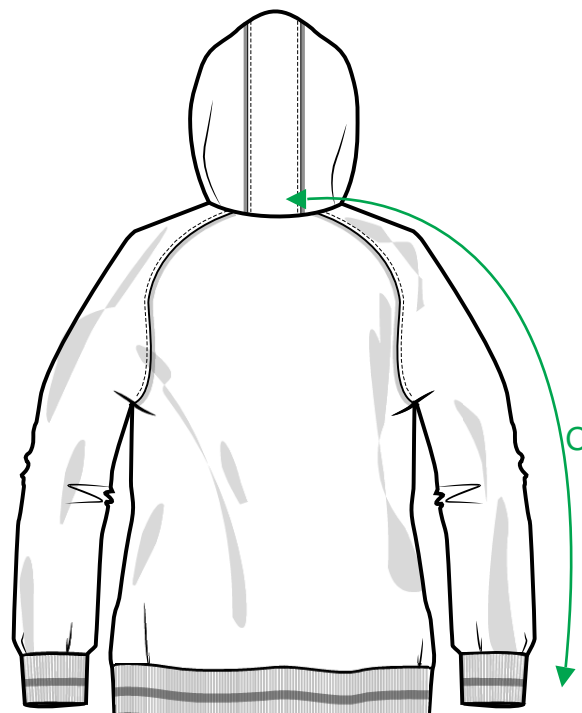

MEASUREMENT SHEET/SIZE SPEC

021052 GRACE

FRONT

BACK

MEASUREMENT IN CM	S/36	M/38	L/40	XL/42
A - BODYLENGTH FRONT HPS	62	64	66	68
B - 1/2 CHEST	50	52	54	57
C - SLEEVELENGTH FROM CENTERBACK	81,5	83	84,5	86

Sizing chart is in centimeters and sizing is subject to a market accepted tolerance. No rights may be derived from this sizing chart.