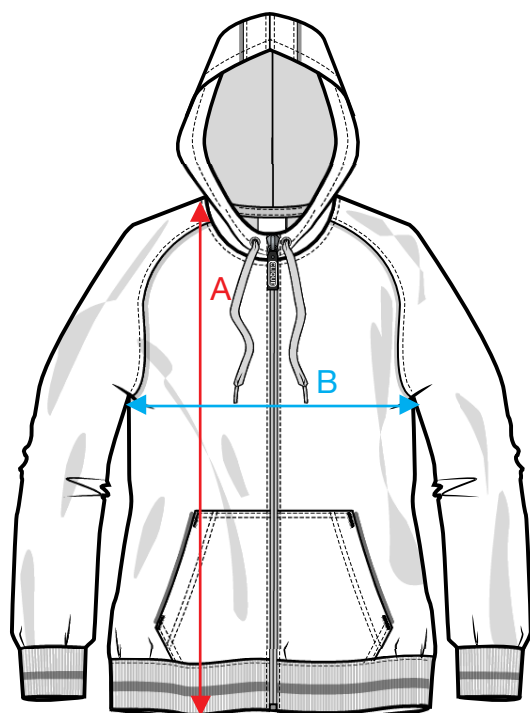

MEASUREMENT SHEET/SIZE SPEC

021052 GRACE

FRONT

BACK

MEASUREMENT IN CM	S/36	M/38	L/40	XL/42
A - BODYLENGTH FRONT HPS	62	64	66	68
B - 1/2 CHEST	50	52	54	57
C - SLEEVELENGTH FROM CENTERBACK	81,5	83	84,5	86

Sizing chart is in centimeters and sizing is subject to a market accepted tolerance. No rights may be derived from this sizing chart.