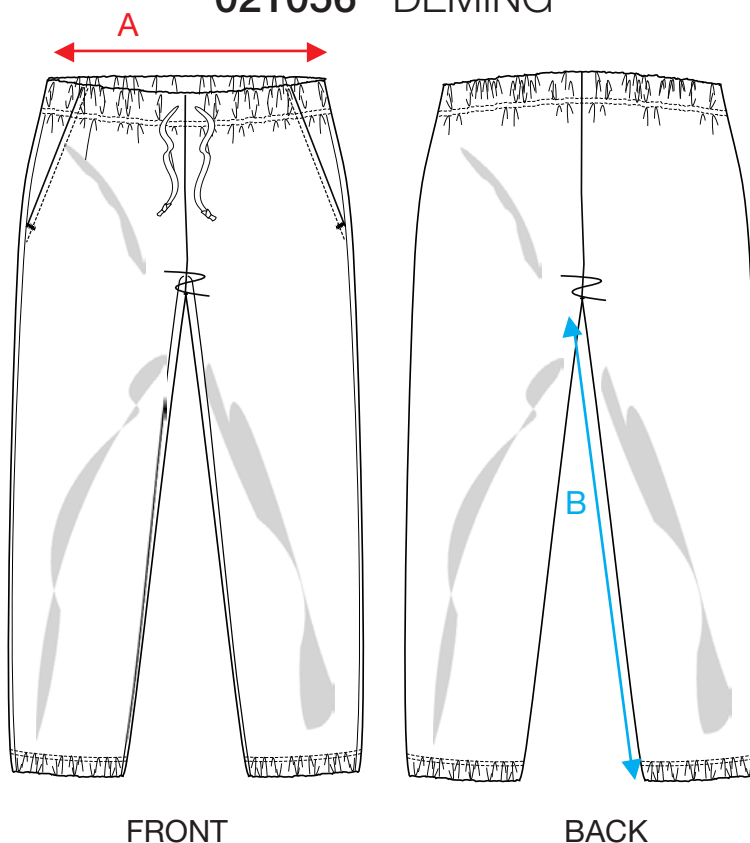

MEASUREMENT SHEET/SIZE SPEC

021056 DEMING

FRONT

BACK

MEASUREMENT IN CM	XS	S	M	L	XL	XXL
A - 1/2 WAIST RELAXED	35	36,5	39	41,5	44	46,5
B - INSEAM	73	76	78	80	83	86

Sizing chart is in centimeters and sizing is subject to a market accepted tolerance. No rights may be derived from this sizing chart.