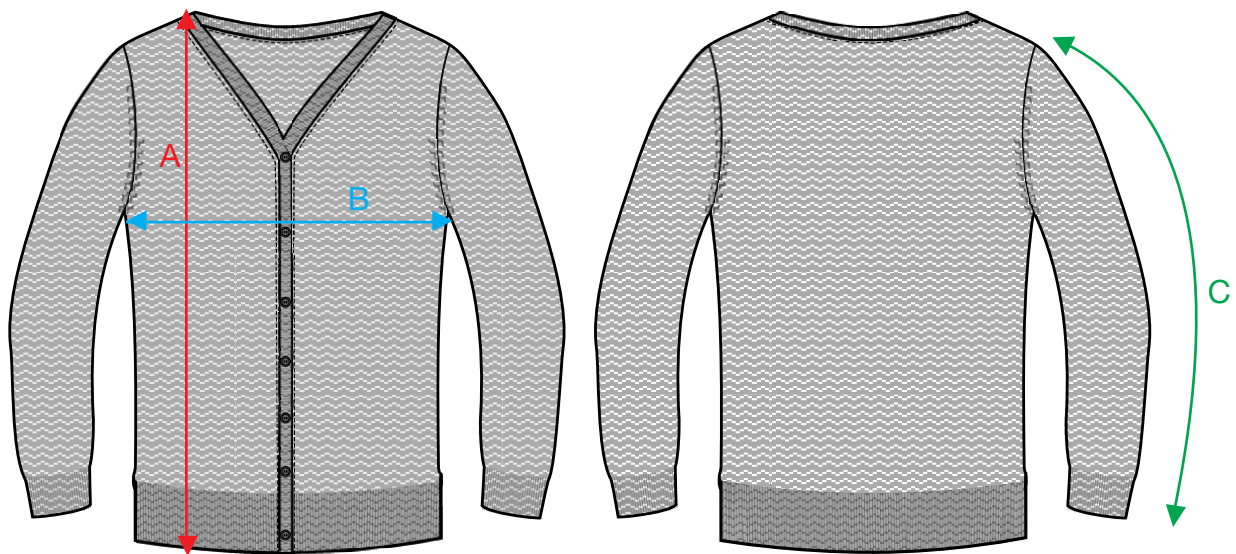

## MEASUREMENT SHEET/SIZE SPEC

021177 ALLISON

FRONT

BACK

MEASUREMENT IN CM	S/36	M/38	L/40	XL/42
A - BODYLENGTH	64	66	68	70
B - 1/2 CHEST WIDTH	44	48	52	57
C - SLEEVELENGTH	60	61	62	63

Sizing chart is in centimeters and sizing is subject to a market accepted tolerance. No rights may be derived from this sizing chart.