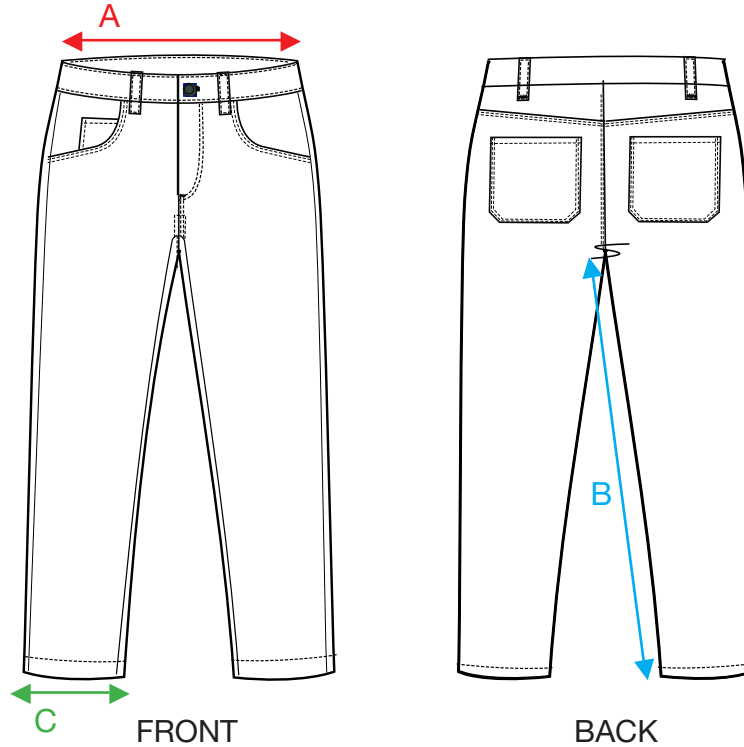

## MEASUREMENT SHEET/SIZE SPEC

### 022042 CARGO POCKET

MEASUREMENT IN CM	XS	S	M	L	XL	XXL	3XL	4XL	5XL
A - 1/2 WAIST	35	37	39	41	43,5	46,5	50	54	59
B - LEG INSEAM	79	81,5	84	86,5	89	91,5	91,5	91,5	91,5
C - 1/2 BOTTOM LEG	17,5	18	18,5	19	19,5	20	20,5	21	21,5

Sizing chart is in centimeters and sizing is subject to a market accepted tolerance. No rights may be derived from this sizing chart.

MEASUREMENT SCALE	XS	S	M	L	XL	XXL	3XL	4XL	5XL
EUROPEAN	44-46	46-48	48-50	50-52	52-54	54-56	56-58	58-60	60-62
US (IN INCHES)	W30" L31"	W31" L32"	W32" L33"	W34" L34"	W36" L35"	W38" L36"	W41" L36"	W44" L36"	W48" L36"