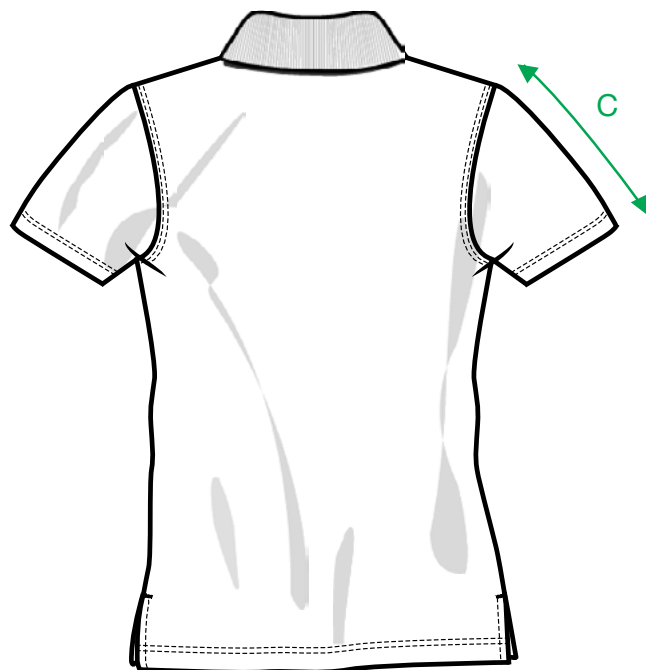

## MEASUREMENT SHEET/SIZE SPEC

### 028231 BASIC POLO LADIES

FRONT

BACK

MEASUREMENT IN CM	XS/34	S/36	M/38	L/40	XL/42	XXL/44
A - BODYLENGTH FRONT HPS	61	63	66	69	73	77
B - 1/2 CHEST	42	45	49	53	58	63
C - SLEEVELENGTH	15	16	17	18	19	20

Sizing chart is in centimeters and sizing is subject to a market accepted tolerance. No rights may be derived from this sizing chart.