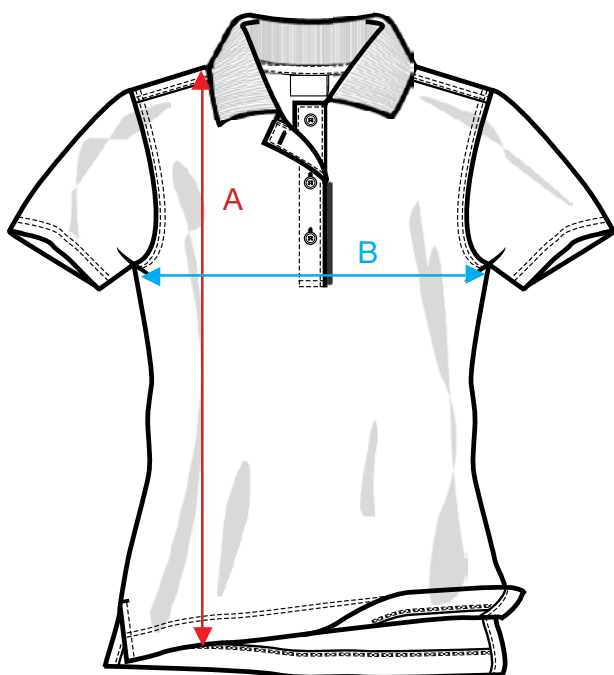

## MEASUREMENT SHEET/SIZE SPEC

### 028231 BASIC POLO LADIES

FRONT

BACK

MEASUREMENT IN CM	XS/34	S/36	M/38	L/40	XL/42	XXL/44
A - BODYLENGTH FRONT HPS	61	63	66	69	73	77
B - 1/2 CHEST	42	45	49	53	58	63
C - SLEEVELENGTH	15	16	17	18	19	20

Sizing chart is in centimeters and sizing is subject to a market accepted tolerance. No rights may be derived from this sizing chart.