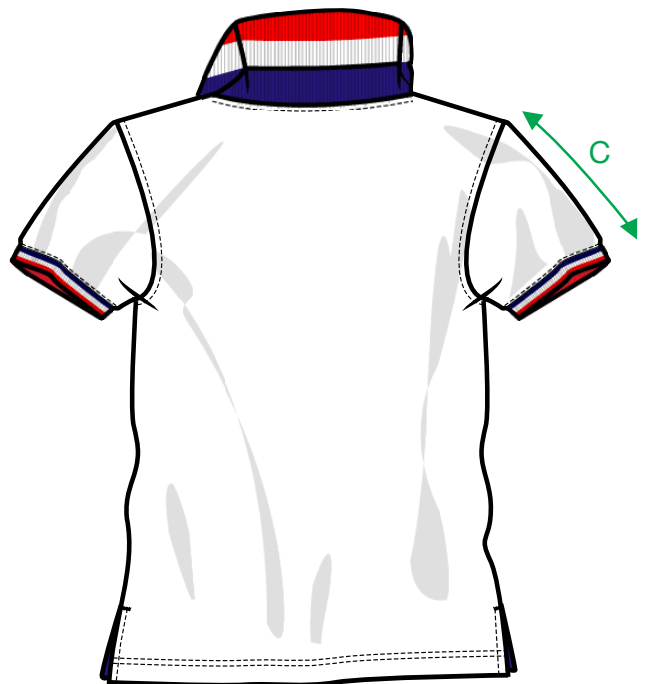

NewWave

TEXTILES

A NEW WAVE GROUP COMPANY

MEASUREMENT SHEET/SIZE SPEC

028237 NEWTON

FRONT

BACK

| MEASUREMENT IN CM | XS | S | M | L | XL | XXL | 3XL |
|--------------------------|----|----|----|----|----|-----|-----|
| A - BODYLENGTH FRONT HPS | 68 | 70 | 72 | 74 | 77 | 80 | 83 |
| B - 1/2 CHEST | 45 | 48 | 51 | 54 | 58 | 62 | 66 |
| C - SLEEVELENGTH | 17 | 18 | 19 | 20 | 21 | 22 | 23 |

Sizing chart is in centimeters and sizing is subject to a market accepted tolerance. No rights may be derived from this sizing chart.