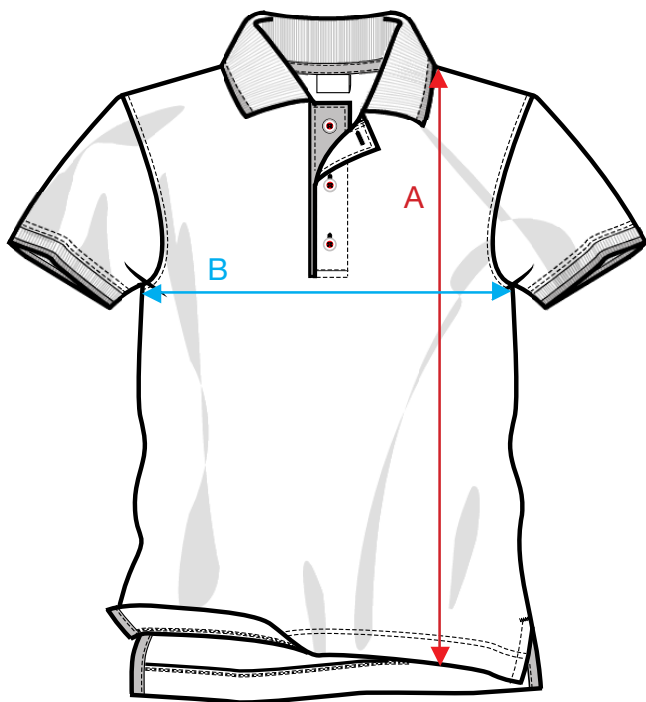

MEASUREMENT SHEET/SIZE SPEC

028242 SEATTLE

FRONT

BACK

MEASUREMENT IN CM	S	M	L	XL	XXL
A - BODYLENGTH FRONT HPS	70	72	74	77	80
B - 1/2 CHEST	48	51	55	59	64
C - SLEEVELENGTH	19,5	20,5	21,5	22,5	23,5

Sizing chart is in centimeters and sizing is subject to a market accepted tolerance. No rights may be derived from this sizing chart.