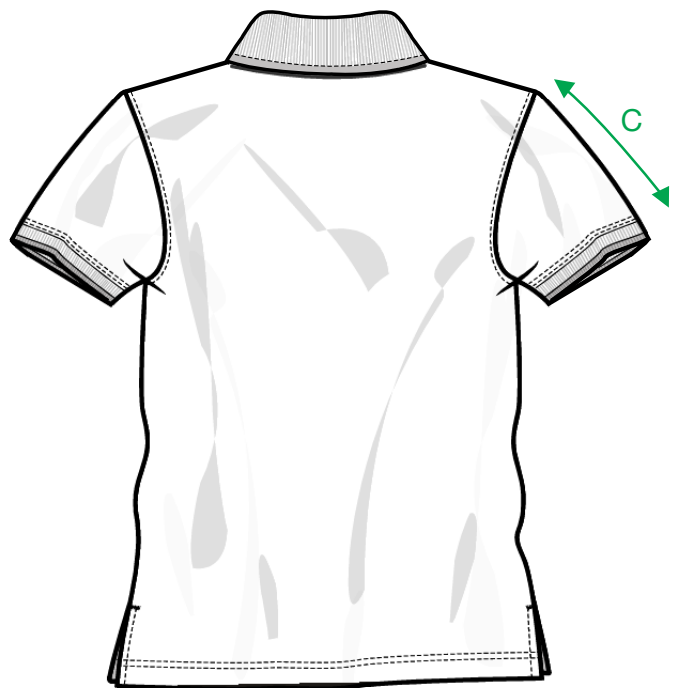

MEASUREMENT SHEET/SIZE SPEC

028242 SEATTLE

FRONT

BACK

MEASUREMENT IN CM	S	M	L	XL	XXL
A - BODYLENGTH FRONT HPS	70	72	74	77	80
B - 1/2 CHEST	48	51	55	59	64
C - SLEEVELENGTH	19,5	20,5	21,5	22,5	23,5

Sizing chart is in centimeters and sizing is subject to a market accepted tolerance. No rights may be derived from this sizing chart.