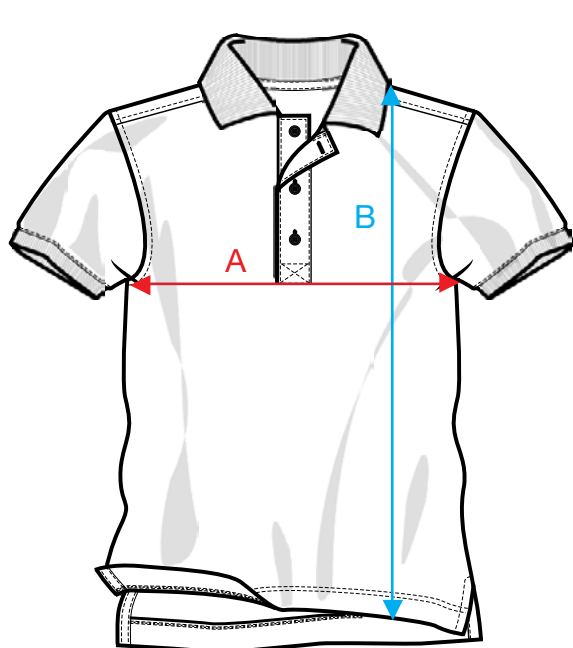

## MEASUREMENT SHEET/SIZE SPEC

028260 HEAVY PREMIUM POLO

FRONT

BACK

MEASUREMENT IN CM	S	M	L	XL	XXL	3XL	4XL
A - 1/2 CHEST	50	53	56	60	65	70	75
B - BODYLENGTH FRONT HPS	70	72	74	76	79	82	85
C - SLEEVELENGTH	19	20	21	22	23	24	25

Sizing chart is in centimeters and sizing is subject to a market accepted tolerance. No rights may be derived from this sizing chart.