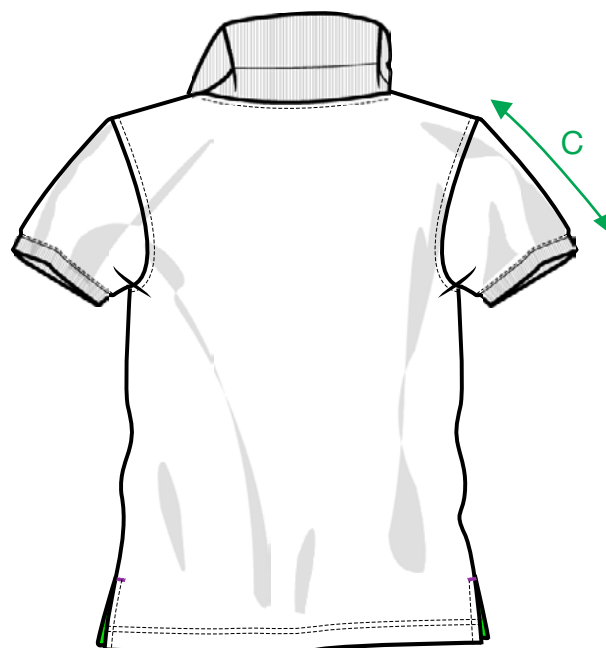

## MEASUREMENT SHEET/SIZE SPEC

028260 HEAVY PREMIUM POLO

FRONT

BACK

MEASUREMENT IN CM	S	M	L	XL	XXL	3XL	4XL
A - 1/2 CHEST	50	53	56	60	65	70	75
B - BODYLENGTH FRONT HPS	70	72	74	76	79	82	85
C - SLEEVELENGTH	19	20	21	22	23	24	25

Sizing chart is in centimeters and sizing is subject to a market accepted tolerance. No rights may be derived from this sizing chart.