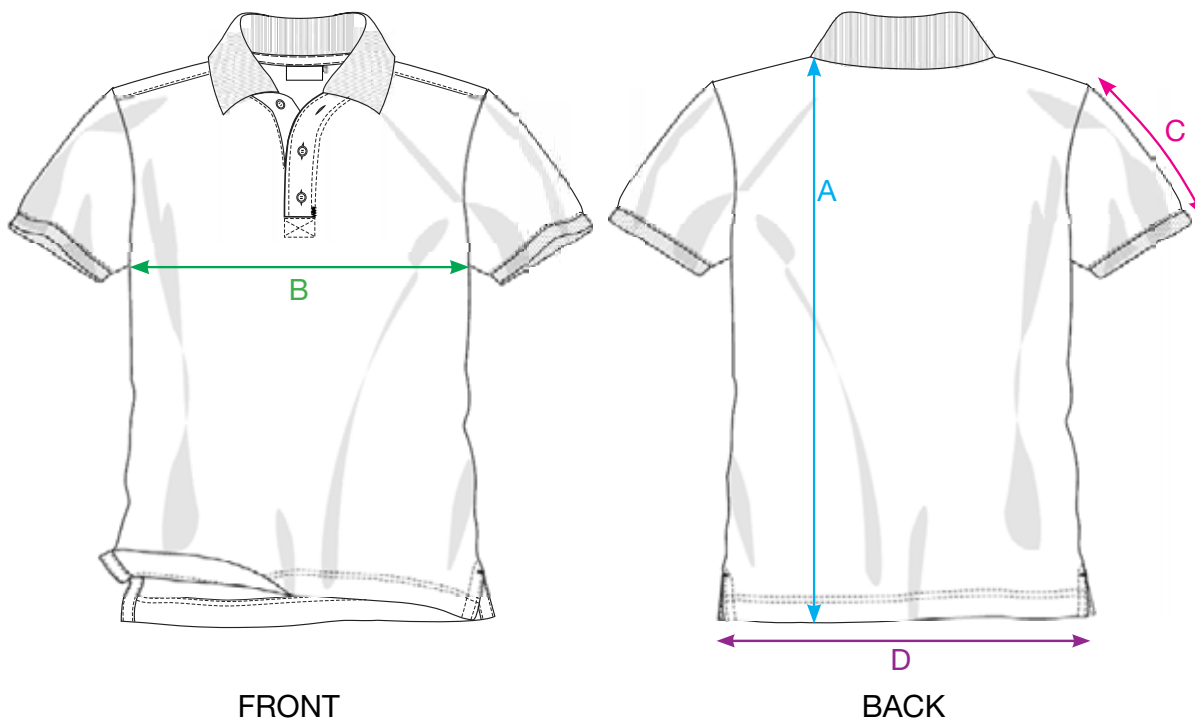

MEASUREMENT SHEET/SIZE SPEC

028264 CLASSIC OC POLO

FRONT

BACK

MEASUREMENT IN CM	XS	S	M	L	XL	XXL	3XL	4XL	5XL
A - BODYLENGTH HPS	65	68	71	74	78	82	86	90	95
B - 1/2 CHEST WIDTH	46	50	54	58	63	68	73	78	83
C - SLEEVELENGTH	19	20	21	22	23	24	25	26	27
D - 1/2 BOTTOM WIDTH	43	47	51	55	60	65	70	75	80

Sizing chart is in centimeters and sizing is subject to a market accepted tolerance. No rights may be derived from this sizing chart.