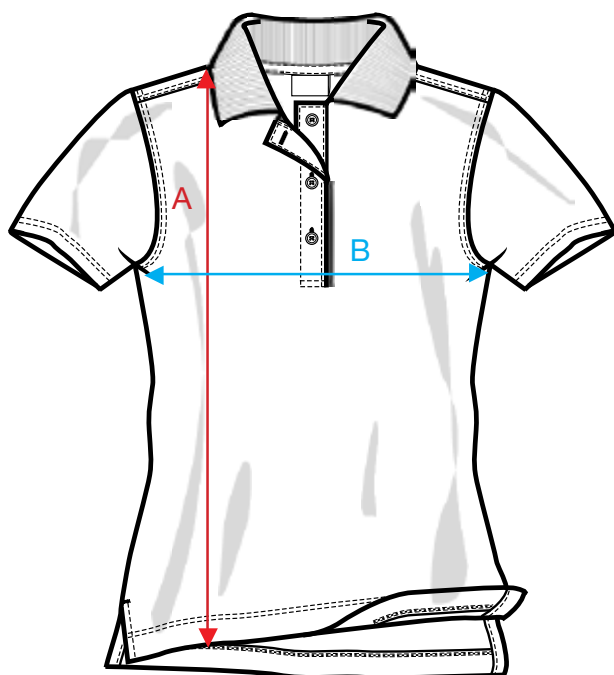

MEASUREMENT SHEET/SIZE SPEC

028271 PITTSFORD LADIES

FRONT

BACK

MEASUREMENT IN CM	XS/34	S/36	M/38	L/40	XL/42	XXL/44
A - BODYLENGTH FRONT HPS	61	63	66	69	72	76
B - 1/2 CHEST	42	45	49	53	58	63
C - SLEEVELENGTH	13	14	15	16	17	18

Sizing chart is in centimeters and sizing is subject to a market accepted tolerance. No rights may be derived from this sizing chart.