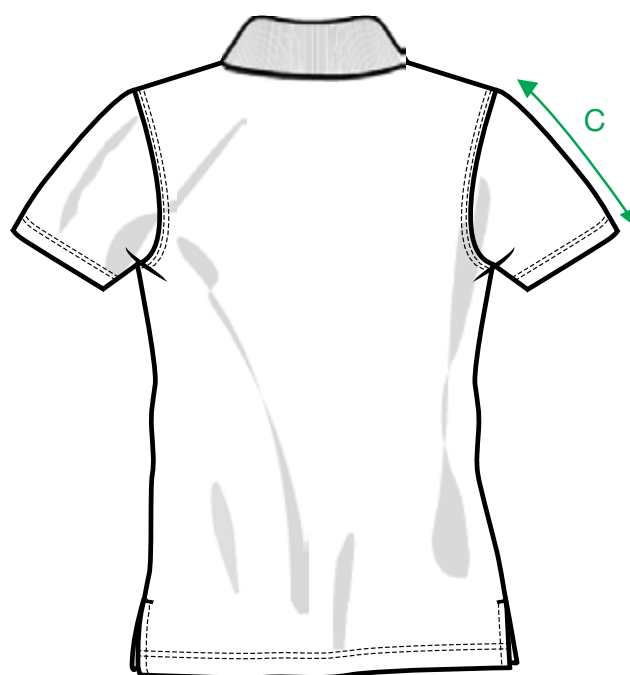

MEASUREMENT SHEET/SIZE SPEC

028271 PITTSFORD LADIES

FRONT

BACK

MEASUREMENT IN CM	XS/34	S/36	M/38	L/40	XL/42	XXL/44
A - BODYLENGTH FRONT HPS	61	63	66	69	72	76
B - 1/2 CHEST	42	45	49	53	58	63
C - SLEEVELENGTH	13	14	15	16	17	18

Sizing chart is in centimeters and sizing is subject to a market accepted tolerance. No rights may be derived from this sizing chart.