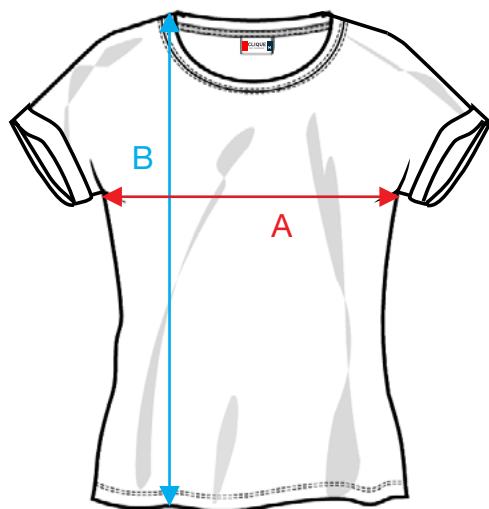

MEASUREMENT SHEET/SIZE SPEC

029305 KATY

FRONT

BACK

MEASUREMENT IN CM	XS/34	S/36	M/38	L/40	XL/42	XXL/44
A - 1/2 CHEST	47	50	53	56	60	64
B - BODYLENGTH FRONT HPS	62	64	66	68	69	70

Sizing chart is in centimeters and sizing is subject to a market accepted tolerance. No rights may be derived from this sizing chart.