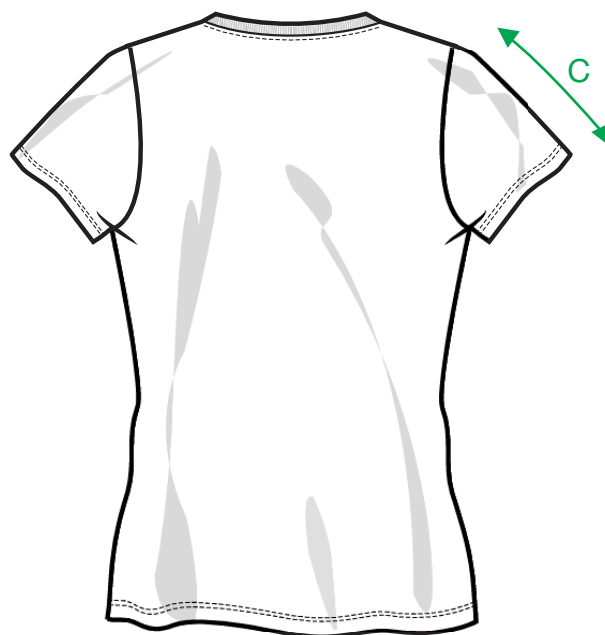

MEASUREMENT SHEET/SIZE SPEC

029318 ARDEN

FRONT

BACK

MEASUREMENT IN CM	S/36	M/38	L/40	XL/42
A - BODYLENGTH FRONT HPS	63	65	67	69
B - 1/2 CHEST	38	42	48	54
C - SLEEVE LENGTH	15,5	16	16,5	17

Sizing chart is in centimeters and sizing is subject to a market accepted tolerance. No rights may be derived from this sizing chart.