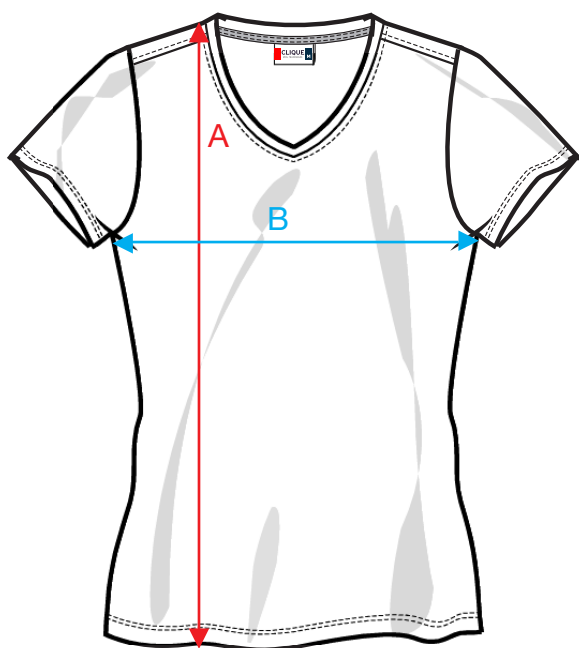

MEASUREMENT SHEET/SIZE SPEC

029318 ARDEN

FRONT

BACK

MEASUREMENT IN CM	S/36	M/38	L/40	XL/42
A - BODYLENGTH FRONT HPS	63	65	67	69
B - 1/2 CHEST	38	42	48	54
C - SLEEVE LENGTH	15,5	16	16,5	17

Sizing chart is in centimeters and sizing is subject to a market accepted tolerance. No rights may be derived from this sizing chart.