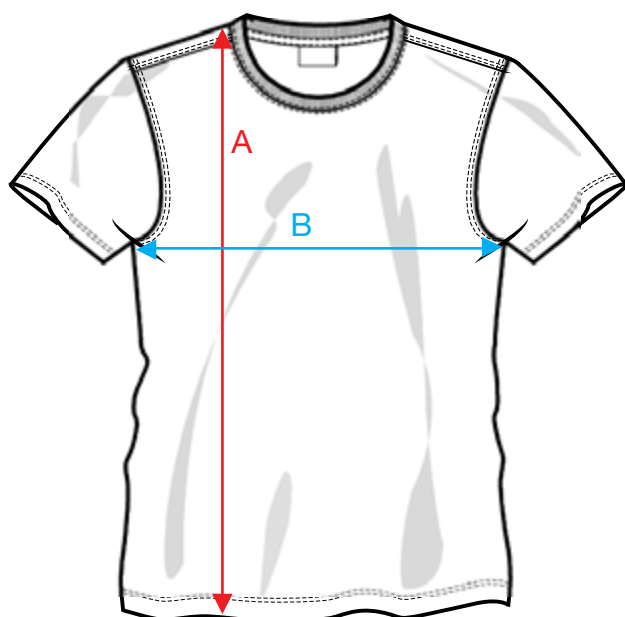

## MEASUREMENT SHEET/SIZE SPEC

029347 NEON T JUNIOR

FRONT

BACK

MEASUREMENT IN CM	90/100	110/120	130/140	150/160
A - BODYLENGTH FRONT HPS	41	47	53	59
B - 1/2 CHEST	31	35	39	44
C - SLEEVELENGTH	13,50	15	16,50	18

Sizing chart is in centimeters and sizing is subject to a market accepted tolerance. No rights may be derived from this sizing chart.