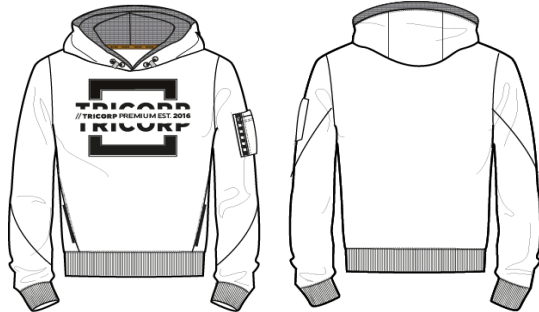

Stylecard

Style No. 304004

Style info

Size Range	XS-S-M-L-XL-XXL-3XL
Construction	3 PIECE FLEECE / INSIDE BRUSHED
Packing	1-PACK
Composition	80% Cotton 20%Polyester
Weight	300 gr/m2

Style Picture

Colors

Stone grey melange

Wash and Care

Product	SWEATERS
Style	SWEATER PREMIUM CAPUCHON LOGO
Label	PREMIUM
Gender	HEREN

Measurement

	TOL	XS	S	M	L	XL	XXL	3XL
A1 Total backlength HSP	1	68	70	72	74	76	78	81
B1 Shoulder to shoulder	1	43,5	45	46,5	48	49,5	51	53
D 1/2 chest width measured 2,5cm below armpit	1	50	52	54	56	58	60	63
H Upperarm sleeve	1	65,5	66,5	67,5	68,5	69,5	70,5	71,5

Style Drawing