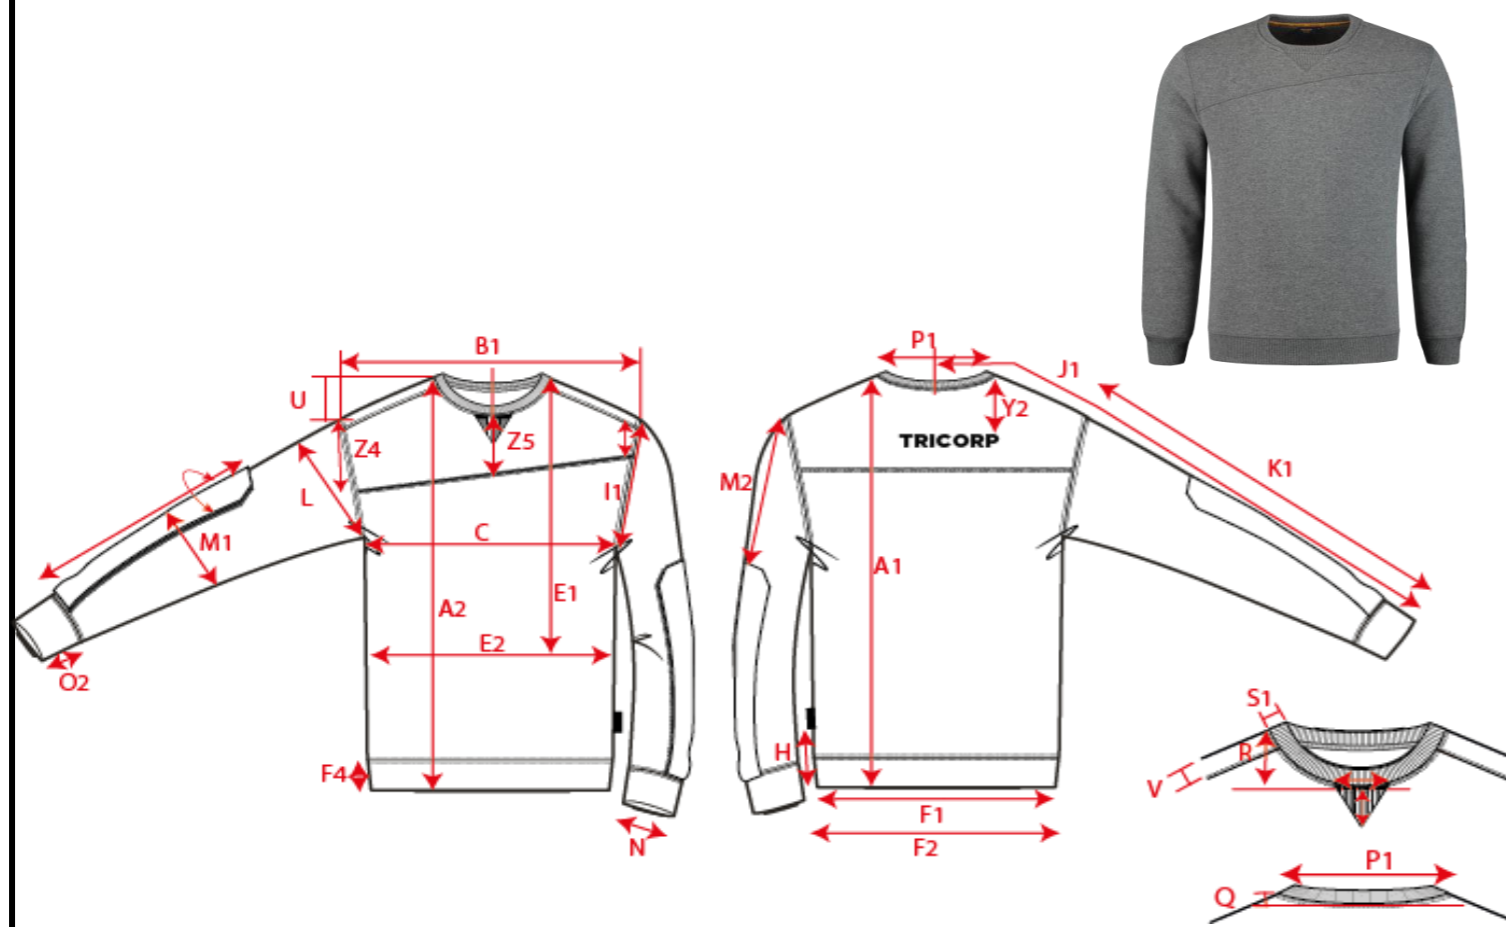

Production Size Specification

TRICORP

Stylenumber:	304005
Styledescription:	Sweater Premium
Productgroup:	Sweaters
Label:	Premium
Sexe:	Men
Fabric Description:	3 piece fleece
Compositon:	katoen/polyester 80/20%
Weight:	300 g/m ²
Color:	stonemelange, black, ink, army , Curry
Spec from batch nr:	
Date:	9-12-2019

		XS	S	M	L	XL	XXL	3XL	4XL	5XL	Tol			
		177	179	181	183	185	187	189	191	193				
A1	Total backl meas from hsp	68,0	70,0	72,0	74,0	76,0	78,0	80,0	82,5	83,8	1,0			
B1	Shoulder to shoulder	40,5	43,0	45,5	48,0	50,5	53,0	55,5	57,5	59,5	1,0			
C	1/2 chest (at armhole)	44,0	48,0	52,0	56,0	60,0	64,0	68,0	74,0	80,0	1,0			
K1	Upper arm length long sleeve	66,5	67,5	67,5	68,5	69,5	70,5	70,5	71,5	72,5	0,5			