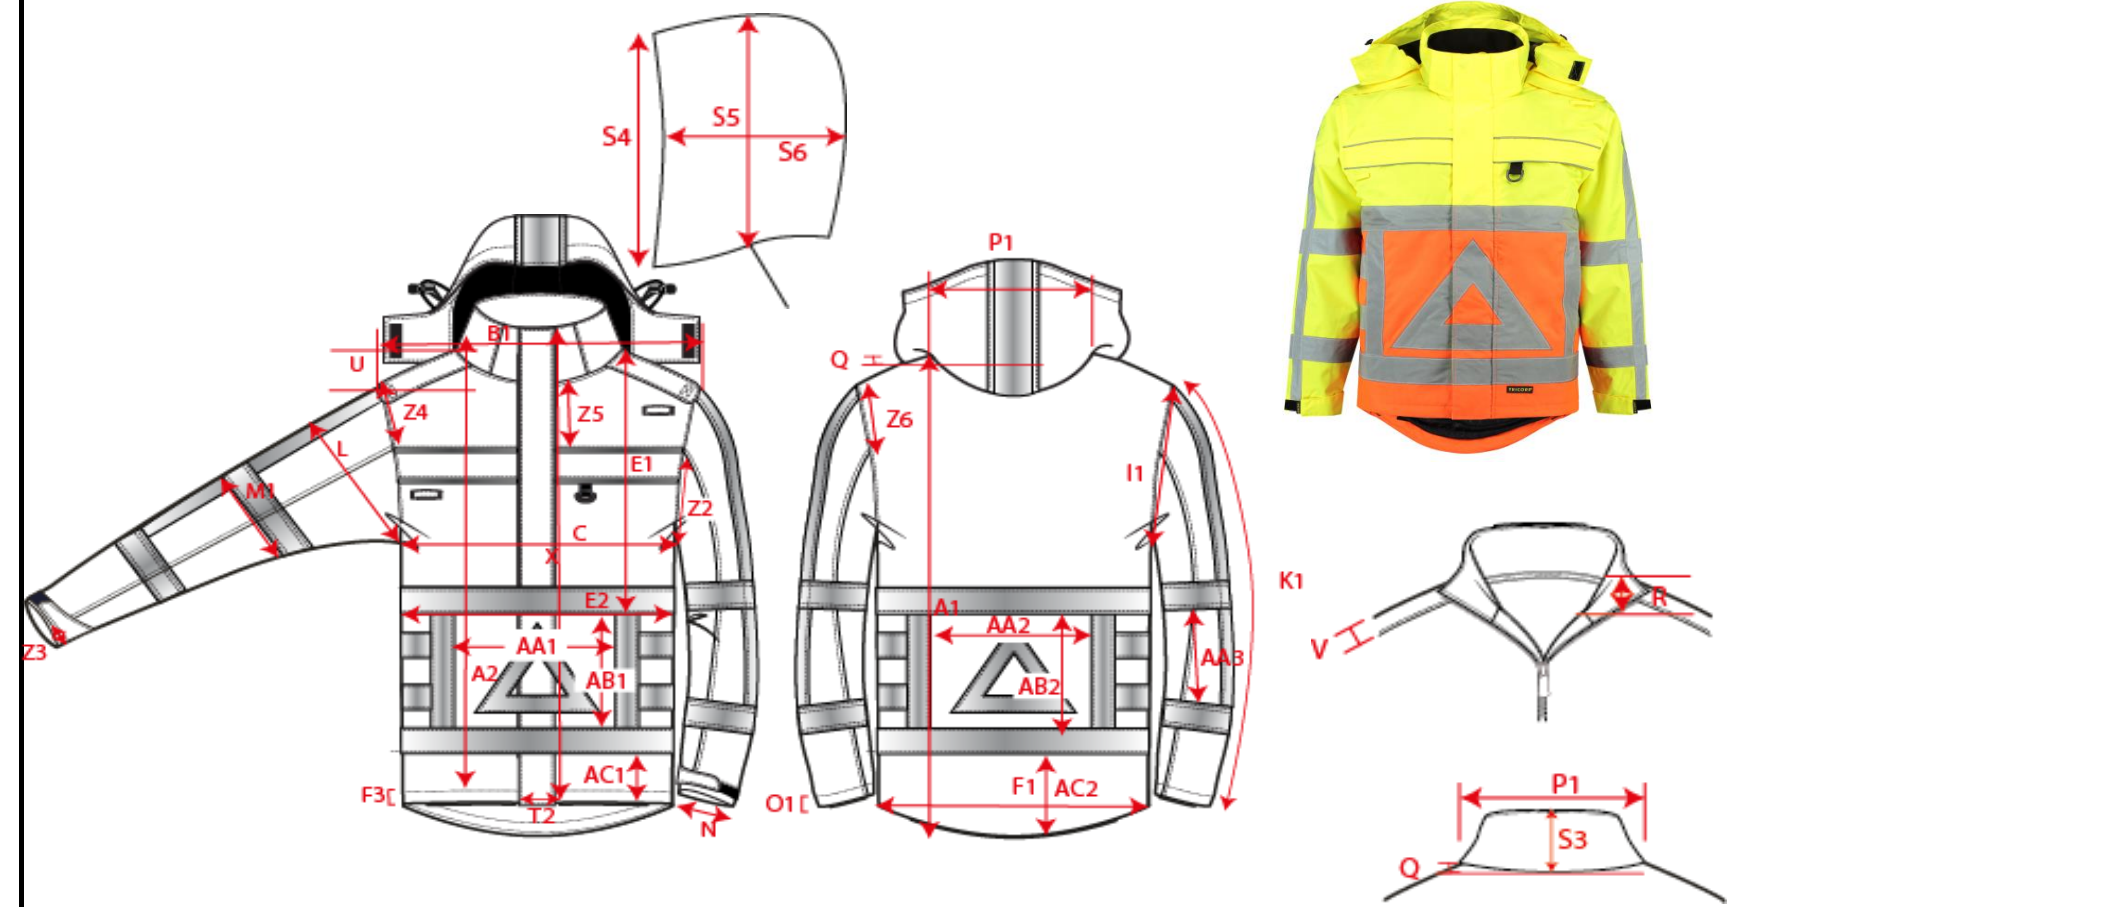

Production Size Specification

TRICORP

Stylenumber:	403001
Styledescription:	Parka verkeersregelaar
Productgroep:	Jackets
Label:	Safety
Sexe:	Unisex
Fabric Description:	Oxford, PU laag
Compositon:	100%Polyester
Weight:	200 gr/m2
Color:	OranYellow
Spec from batch nr:	
Date:	17-12-2019

Sketch is for how to measure NOT for style

		XS	S	M	L	XL	XXL	3XL	4XL	5XL	6XL	7XL	8XL	Tol				
		177	179	181	183	185	187	189	191	193	193	193	194					
A1	Total backl meas from hsp	79,0	81,0	83,0	85,0	87,0	89,0	91,0	93,5	94,8	96,0	97,3	100,5	1,0				
B1	Shoulder to shoulder	47,5	50,0	52,5	55,0	57,5	60,0	62,5	64,5	66,5	68,5	70,5	72,5	1,0				
C	1/2 chest (at armhole)	51,0	55,0	59,0	63,0	67,0	71,0	75,0	81,0	87,0	93,0	99,0	105,0	1,0				
K1	Upper arm length long sleeve	65,0	66,0	66,0	67,0	68,0	69,0	69,0	70,0	71,0	71,0	71,0	71,0	0,5				