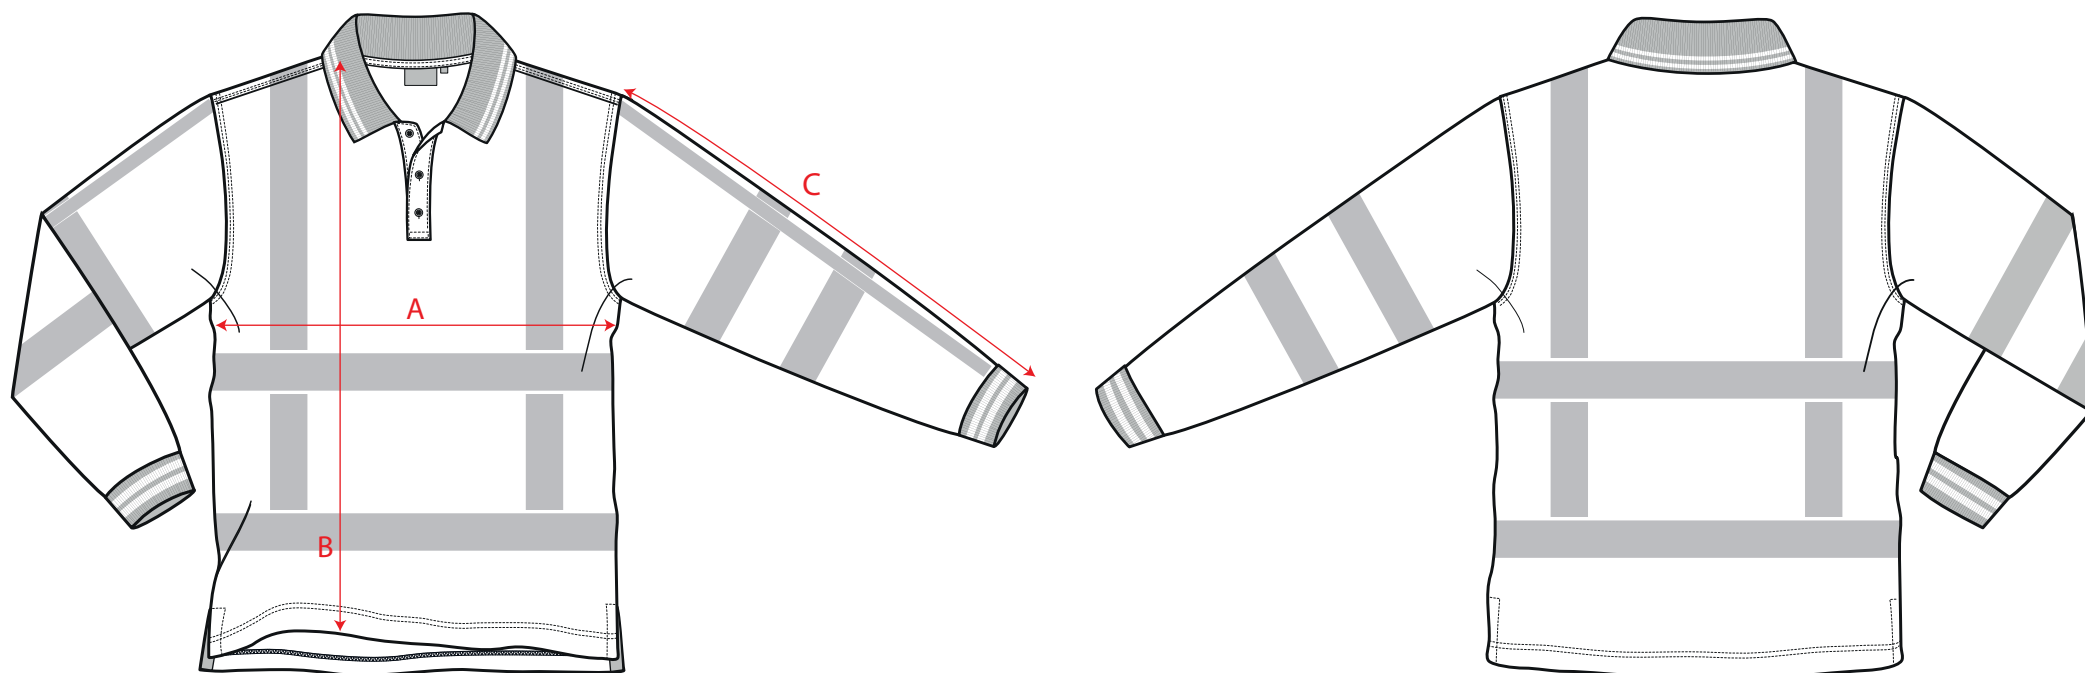

## POLOSHIRT LONGSLEEVE **VANCOUVER**

Sizes	S	M	L	XL	XXL	3XL
A Chest	49	52	55	58	61	64
B Length	69	71	73	75	77	79
C Sleeve Length	63	64	65	66	67	68

\*The tolerance on the length and width is 2cm